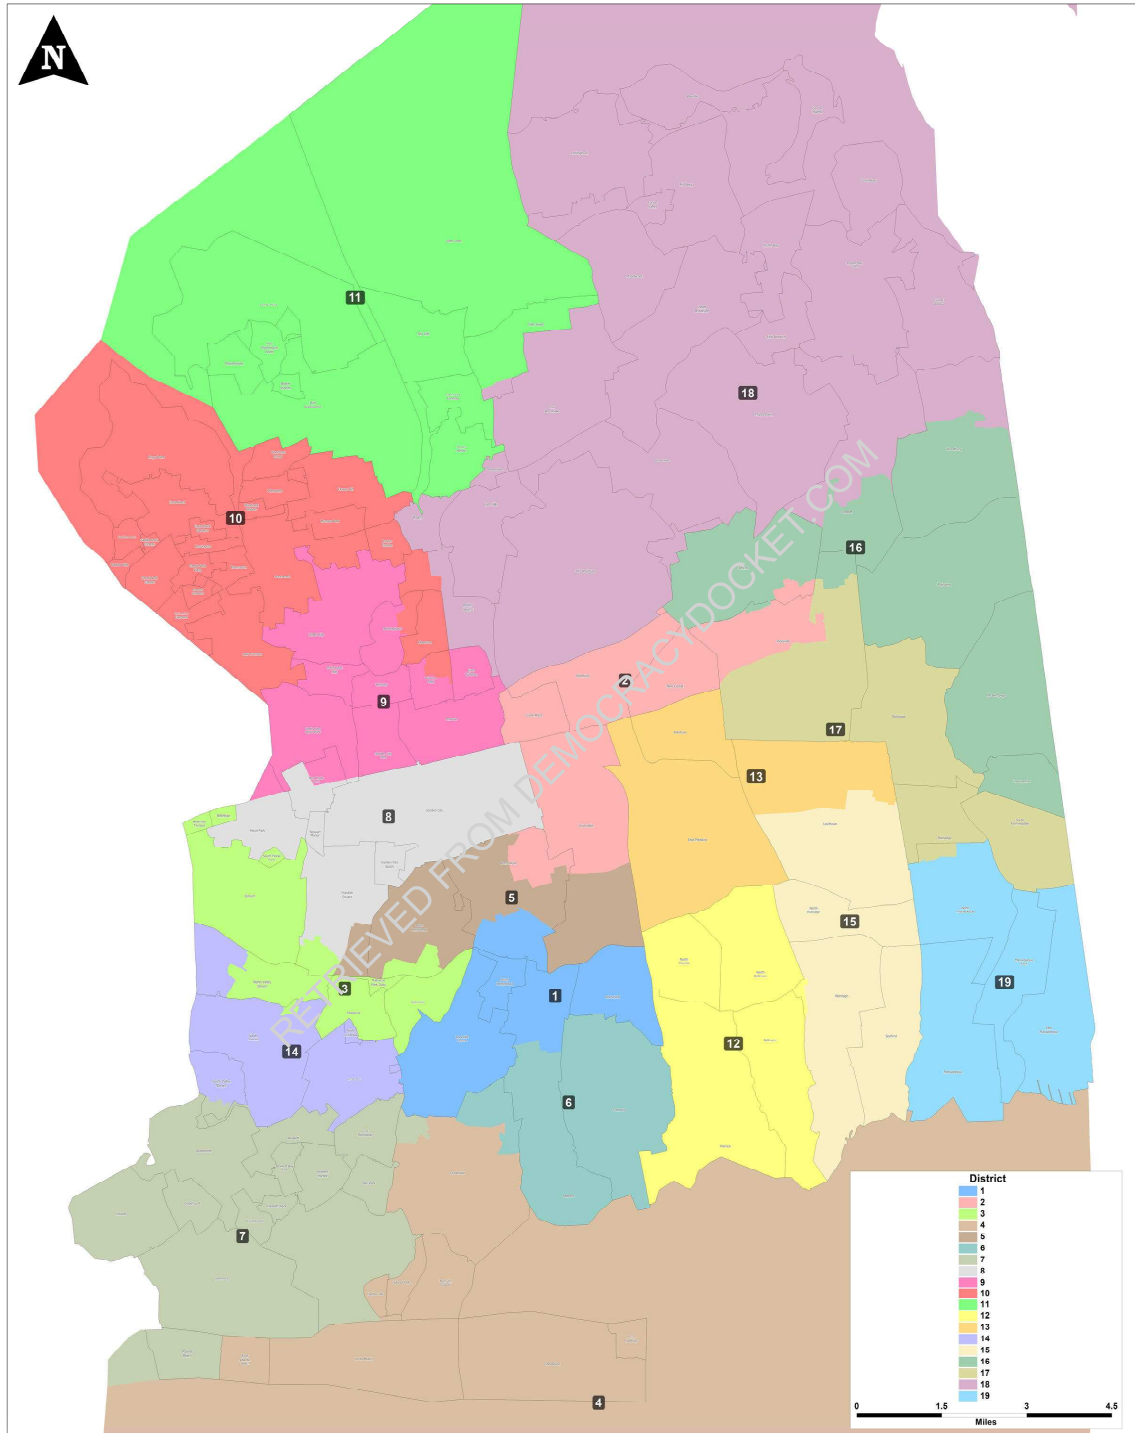

Exhibit B

(Description of Replacement Map by Metes and Bounds)

RETRIEVED FROM DEMOCRACYDOCKET.COM

REPLACEMENT MAP METES AND BOUNDS

First District.

All of that portion of Nassau County bounded and described as follows: Beginning at the point of intersection of the Lynbrook/Rockville Centre village line and the Rockville Centre village line, and proceeding easterly along the Lynbrook/Rockville Centre village line to the Lakeview/Rockville Centre census designated place/village line, and proceeding northerly along the Lakeview/Rockville Centre census designated place/village line to the Lakeview/South Hempstead census designated place line, and proceeding northerly along the Lakeview/South Hempstead census designated place line to the West Hempstead/South Hempstead census designated place line, and proceeding northerly along the West Hempstead/South Hempstead census designated place line to the West Hempstead/Hempstead census designated place/village line, and proceeding northerly along the West Hempstead/Hempstead census designated place/village line to Peninsula Blvd, and proceeding northerly along Peninsula Blvd to Linden Ave, and proceeding easterly along Linden Ave to Laurel Ave, and proceeding northerly along Laurel Ave to Elm Ave, and proceeding easterly along Elm Ave to S Franklin St, and proceeding southerly along S Franklin St to Elizabeth Ave, and proceeding easterly along Elizabeth Ave to Baldwin Rd, and proceeding northerly along Baldwin Rd to Greenwich St, and proceeding easterly along Greenwich St to the Uniondale/Hempstead census designated place/village line, and proceeding easterly along the Uniondale/Hempstead census designated place/village line to the Uniondale/Baldwin census designated place line, and proceeding southerly along the Uniondale/Baldwin census designated place line to the Uniondale/Roosevelt census designated place line, and proceeding easterly along the Uniondale/Roosevelt census designated place line to the North Merrick/Roosevelt census designated place line, and proceeding southerly along the